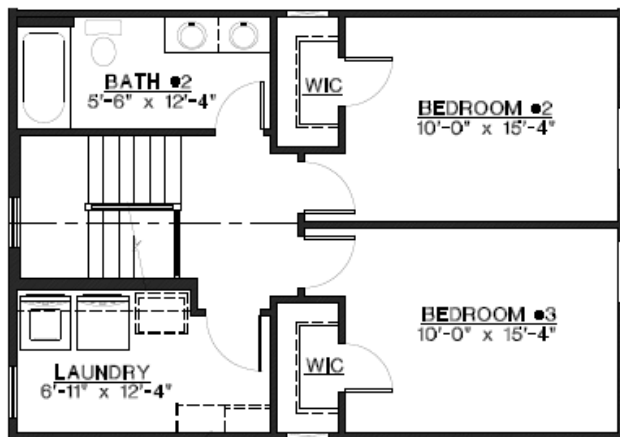

THE BEDFORD II

\$1350/mo

1456 Sq Ft

FEATURES

- ◆ Lofted Style 1.5 Story Home
- ◆ Master Bedroom on 1st Floor
- ◆ Refrigerator, Range, Dishwasher
- ◆ Washer/Dryer in-unit
- ◆ Gas Furnace with A/C
- ◆ Walk-in-Closet in Master
- ◆ Open Concept Kitchen/Living
- ◆ 2 car garage