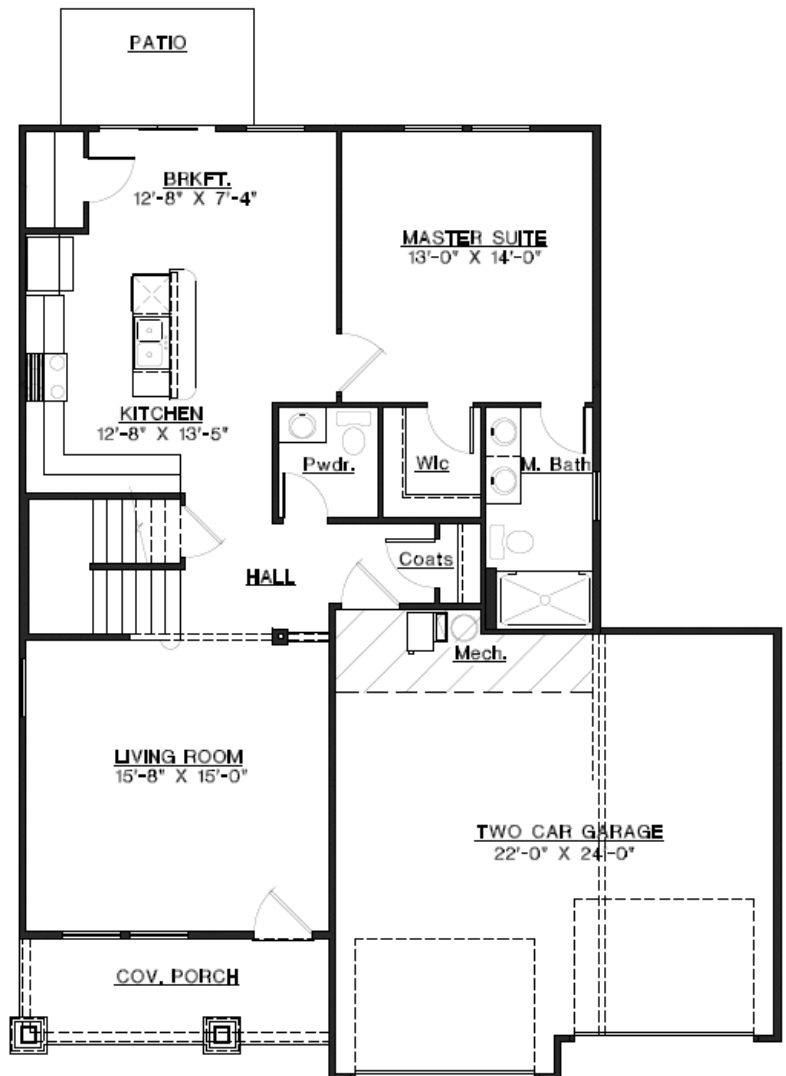

THE BEDFORD II

\$1350/mo

1456 Sq Ft

FEATURES

- ◆ Lofted Style 1.5 Story Home
- ◆ Master Bedroom on 1st Floor
- ◆ Refrigerator, Range, Dishwasher
- ◆ Washer/Dryer in-unit
- ◆ Gas Furnace with A/C
- ◆ Walk-in-Closet in Master
- ◆ Open Concept Kitchen/Living
- ◆ 2 car garage