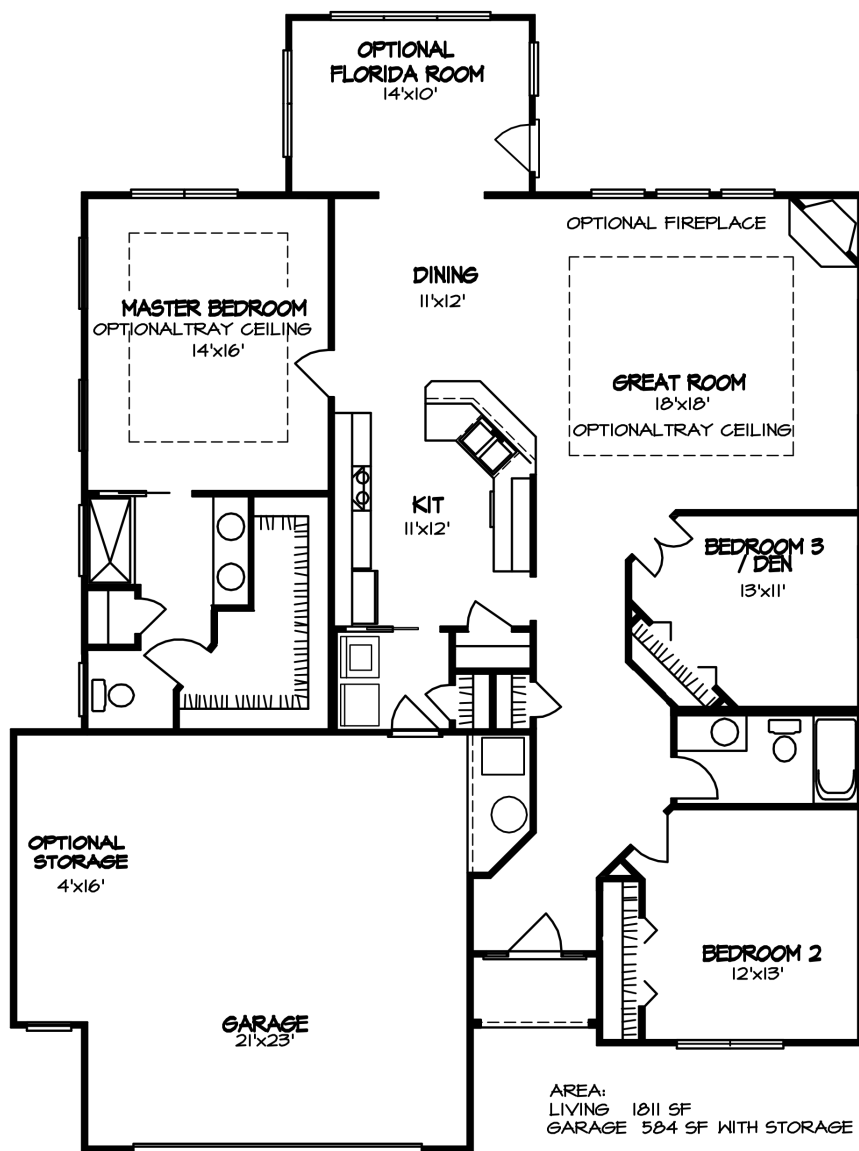

THE LAKEVIEW

Visit us online at www.CitationHomesInc.com

The illustrations in this brochure are the artist's conceptions and are subject to change without notice.