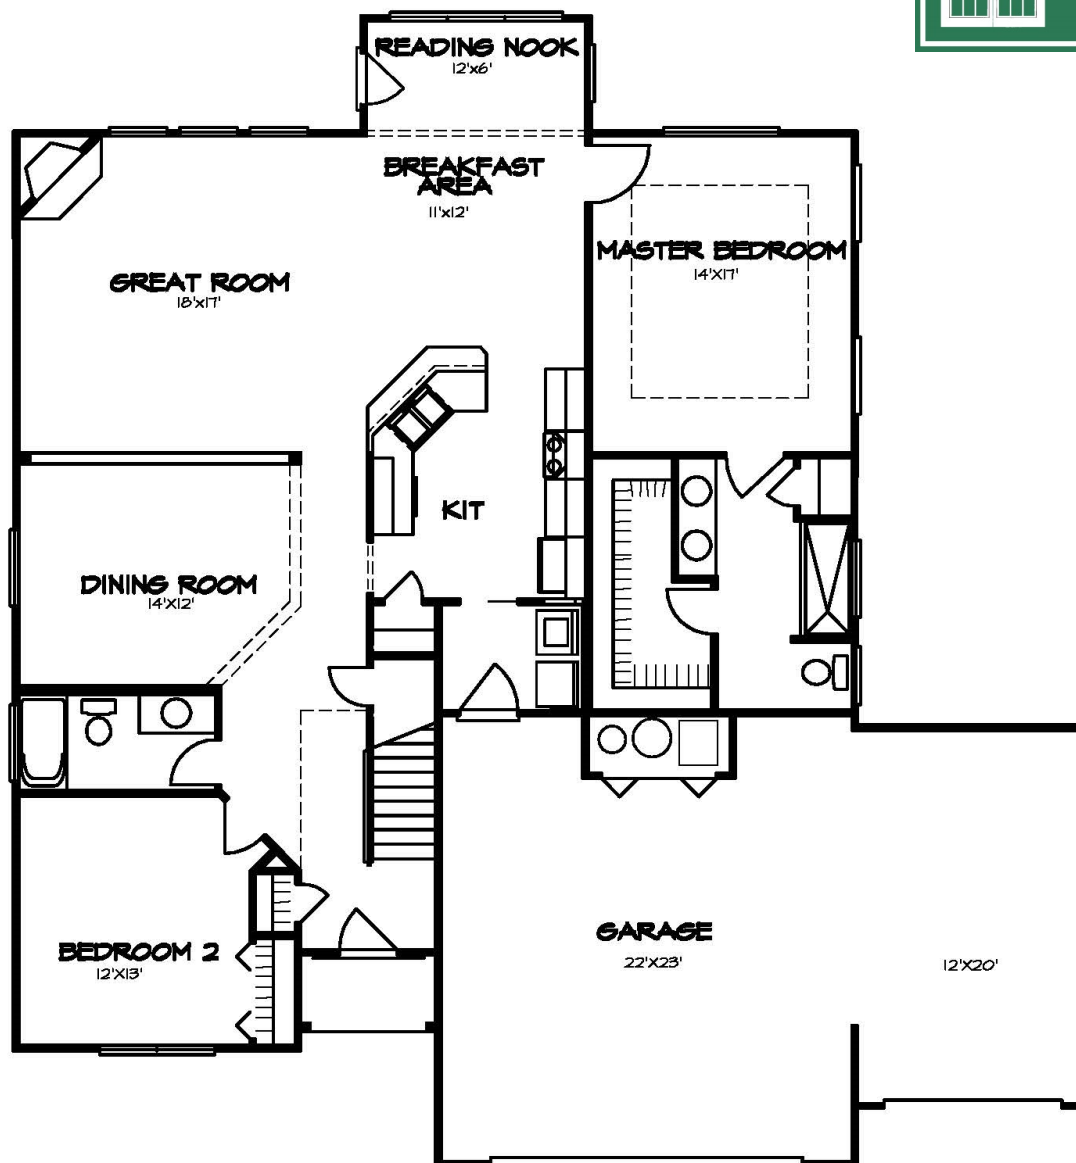

THE RIVERTON

Square Footage:

Living: 2067 SqFt

Garage: 526 SqFt