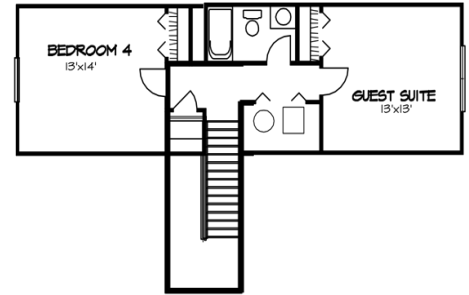

SCHOOL DISTRICT

Burnett Creek Elementary — Battle Ground — Harrison High School

Visit us online at citationhomesinc.com for more information

THE CHADWICK

THE RIVERTON

Square Footage:

Living: 2067 SqFt

Garage: 766 SqFt

OPTIONAL 4 BEDROOM PLAN

THE ENCLAVE

Square Footage:

Living: 2139 SqFt

Garage: 599 SqFt