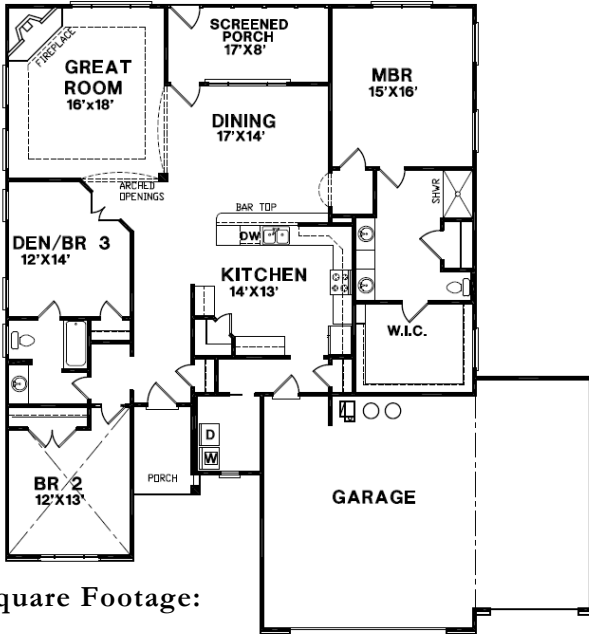

WINDING CREEK

QUICK MOVE-IN

385 Augusta Ln—The Chadwick
Winding Creek Lot 270

AVAILABLE FLOOR PLANS

HOMEOWNER'S ASSOCIATION INFORMATION

\$520/ year includes use of the Community Pool and maintenance
of the Common Area grounds, ponds, and lighting

SCHOOL DISTRICT

Burnett Creek Elementary — Battle Ground — Harrison High School

Visit us online at citationhomesinc.com for more information

THE CHADWICK

THE RIVERTON

Square Footage:

Living: 2067 SqFt

Garage: 766 SqFt

OPTIONAL 4 BEDROOM PLAN

THE ENCLAVE

Square Footage:

Living: 2139 SqFt

Garage: 599 SqFt