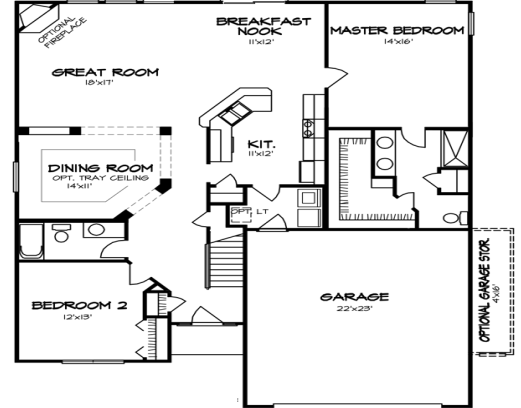

WINDING CREEK

QUICK MOVE-IN

385 Augusta Ln—The Chadwick
Winding Creek Lot 270

AVAILABLE FLOOR PLANS

HOMEOWNER'S ASSOCIATION INFORMATION

\$520/ year includes use of the Community Pool and maintenance
of the Common Area grounds, ponds, and lighting

SCHOOL DISTRICT

Burnett Creek Elementary — Battle Ground — Harrison High School

Visit us online at citationhomesinc.com for more information

THE CHADWICK

THE RIVERTON

Square Footage:

Living: 2067 SqFt

Garage: 766 SqFt

OPTIONAL 4 BEDROOM PLAN

THE ENCLAVE

Square Footage:

Living: 2139 SqFt

Garage: 599 SqFt