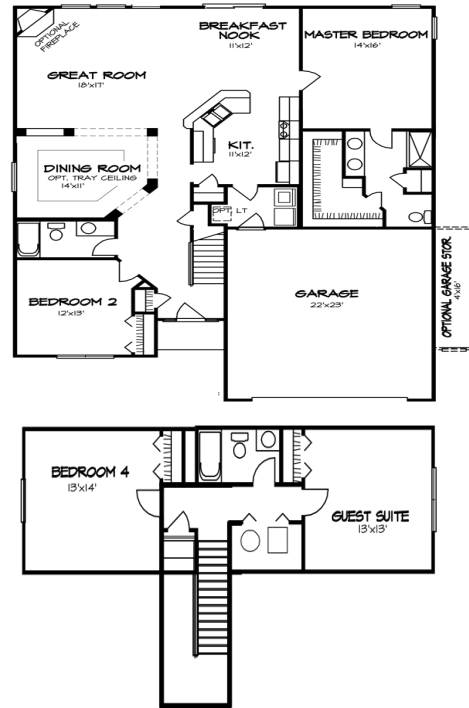

THE PATIO HOMES AT HARTWOOD VILLAGE

QUICK MOVE-IN

212 Aqueduct Cir — The Chadwick
Hartwood Village Lot 29

AVAILABLE FLOOR PLANS

THE CHADWICK

THE RIVERTON

THE NEWHAVEN

THE LAKEVIEW

OPTIONAL 4 BEDROOM PLAN