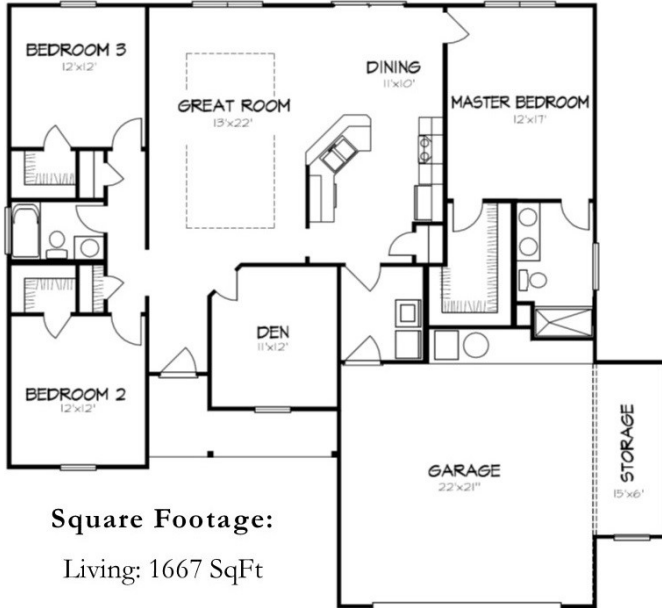

Square Footage:
Living: 1667 SqFt