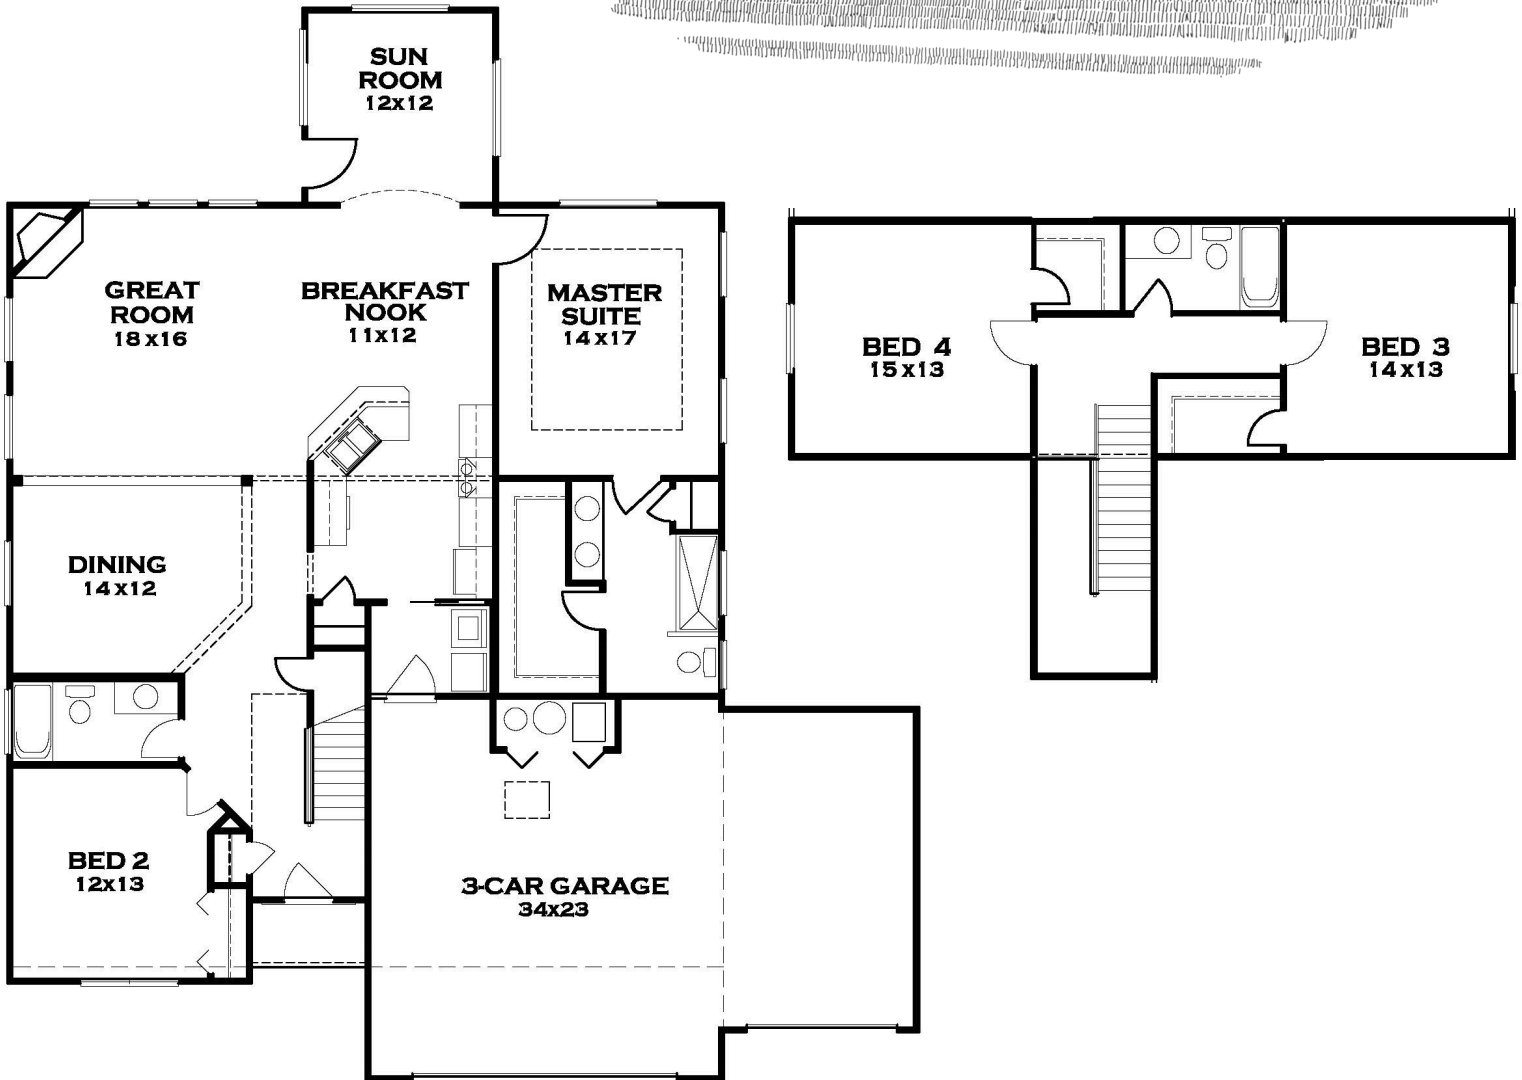

THE RIVERTON

Hickory Ridge—4567 Beringer Drive

4 Bed—2.5 Bath—3 Car Garage—2472 SqFt

Visit us online at www.CitationHomesInc.com

The illustrations in this brochure are the artist's conceptions and are subject to change without notice.