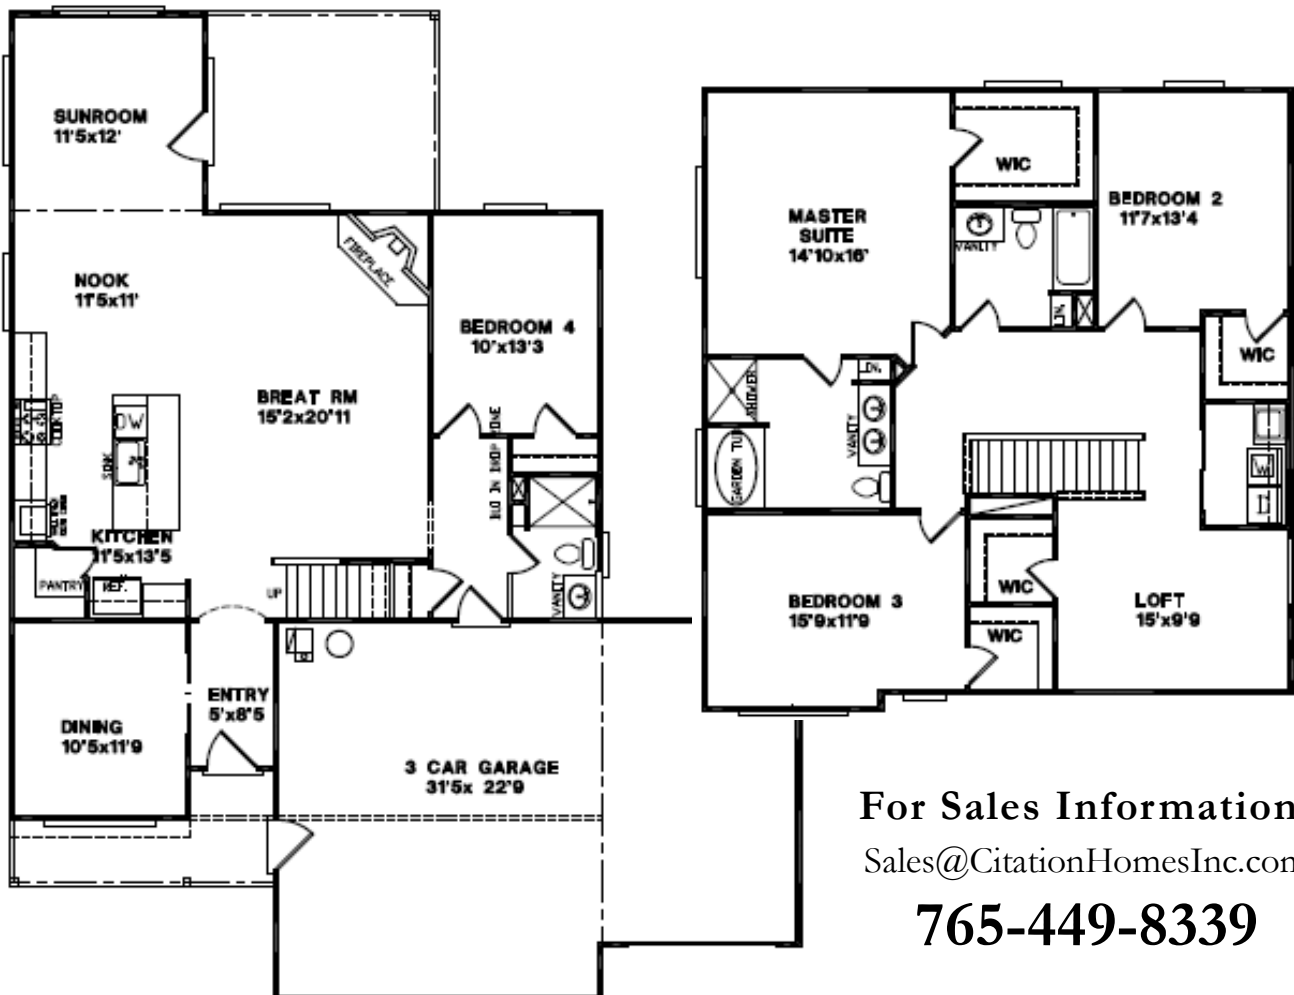

THE HUDSON

At Wake Robin Estates

2855 Needletail Drive, W. Lafayette

Custom 2523 sqft home features 4 bedrooms with a spacious Master Bedroom. Open concept kitchen and living areas great for entertaining. Sunroom with panoramic views.