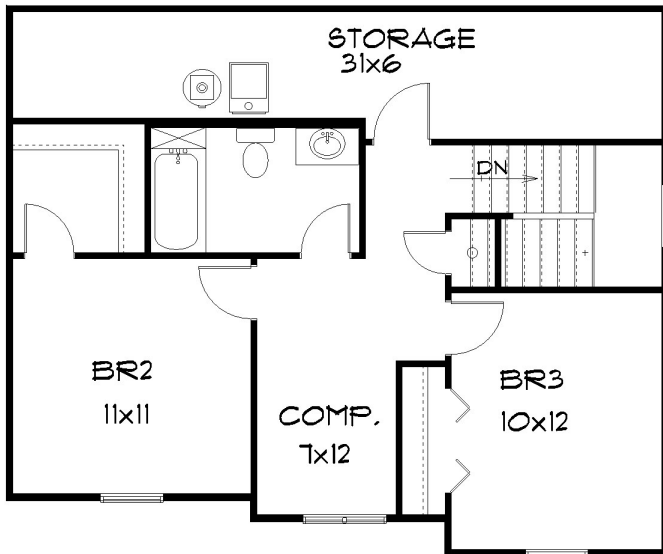

THE WILLIAMSBURG

1st Floor: 1371 SqFt
2nd Floor: 788 SqFt
Total Living 2159 SqFt
Garage: 515 SqFt

Visit us online at www.CitationHomesInc.com

The illustrations in this brochure are the artist's conception and are subject to change without notice