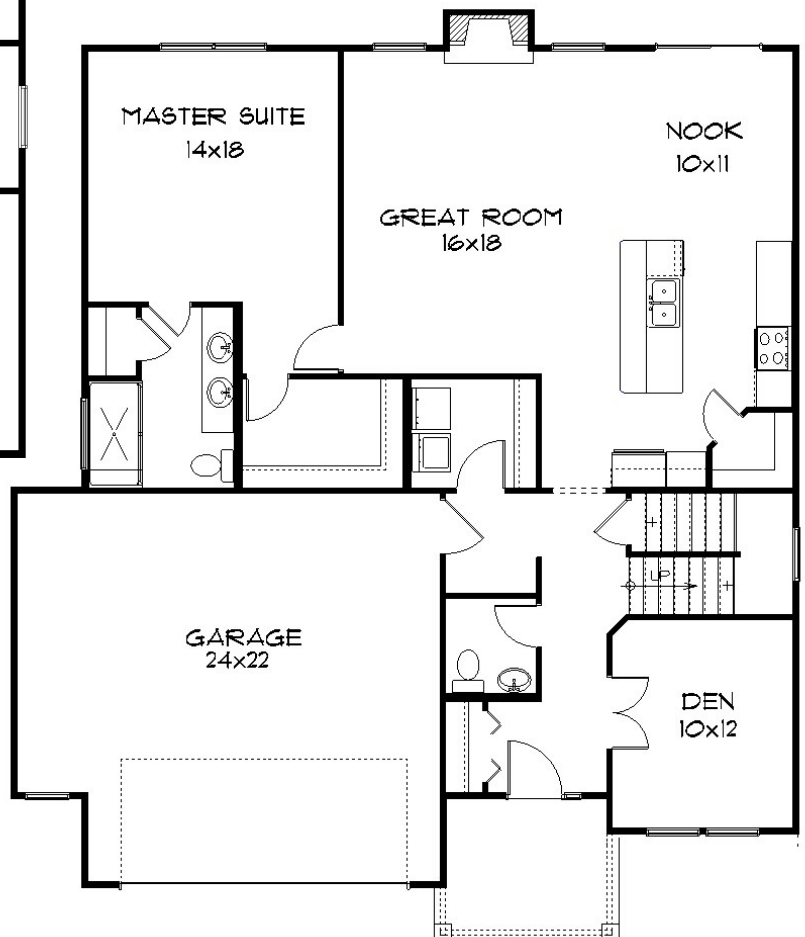

THE WILLIAMSBURG

1st Floor: 1371 SqFt
2nd Floor: 788 SqFt
Total Living 2159 SqFt
Garage: 515 SqFt

Visit us online at www.CitationHomesInc.com

The illustrations in this brochure are the artist's conception and are subject to change without notice