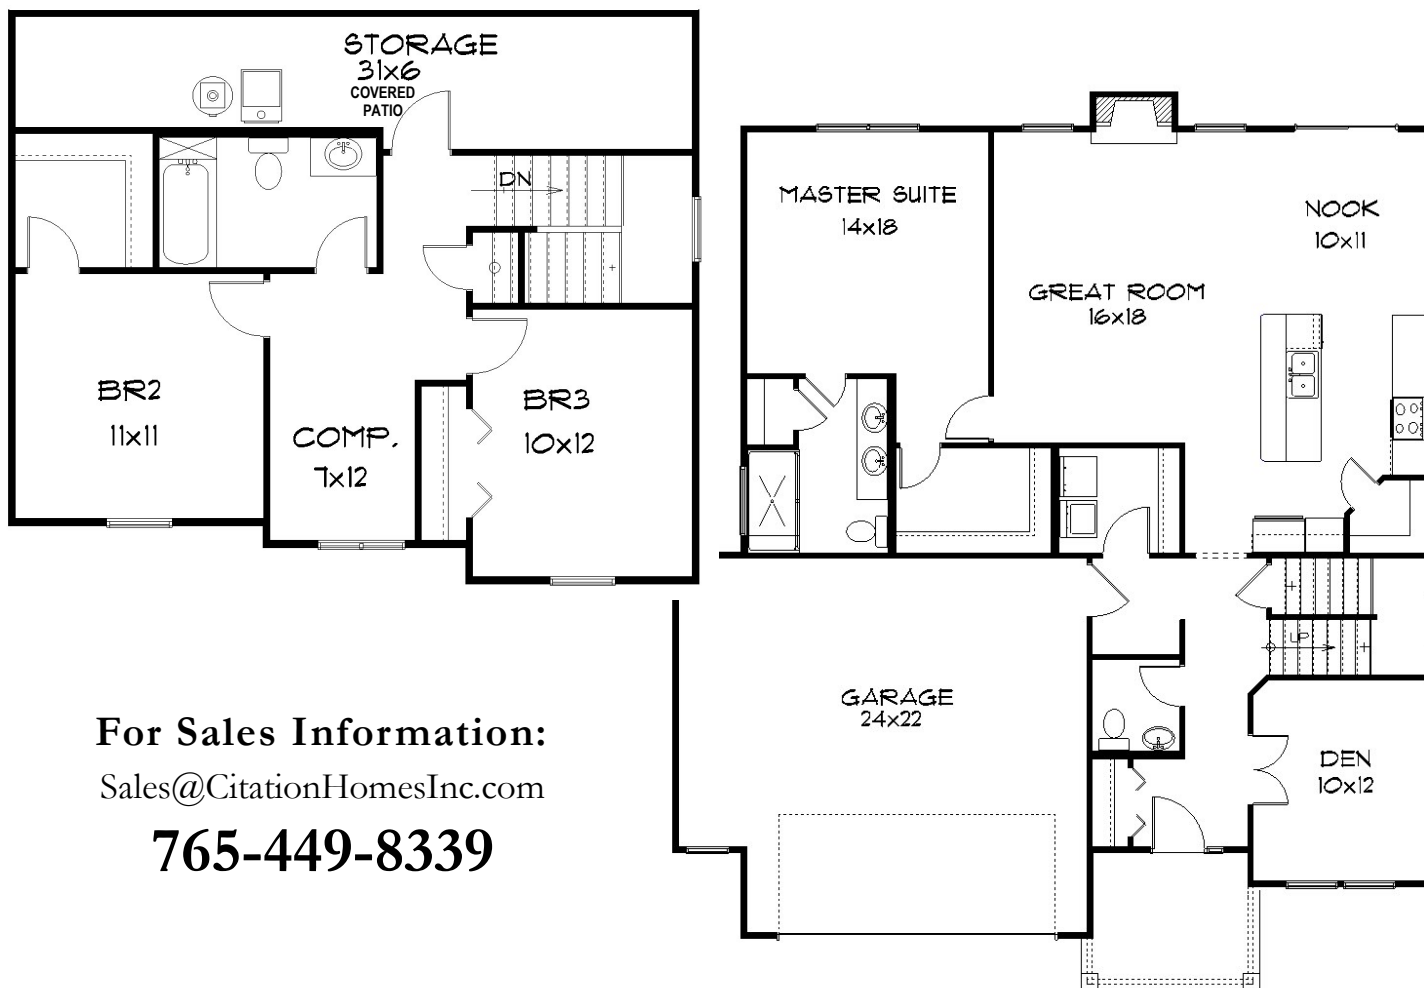

THE WILLIAMSBURG

At Butler Meadows

5110 Sage Street, Lafayette

Custom 2159 sqft home features 3 bedrooms with a main level Master Bedroom and extra storage at 2nd floor. Open concept kitchen and living areas with fireplace. Located across from Mayflower Mill Elementary and near McCutcheon High School.