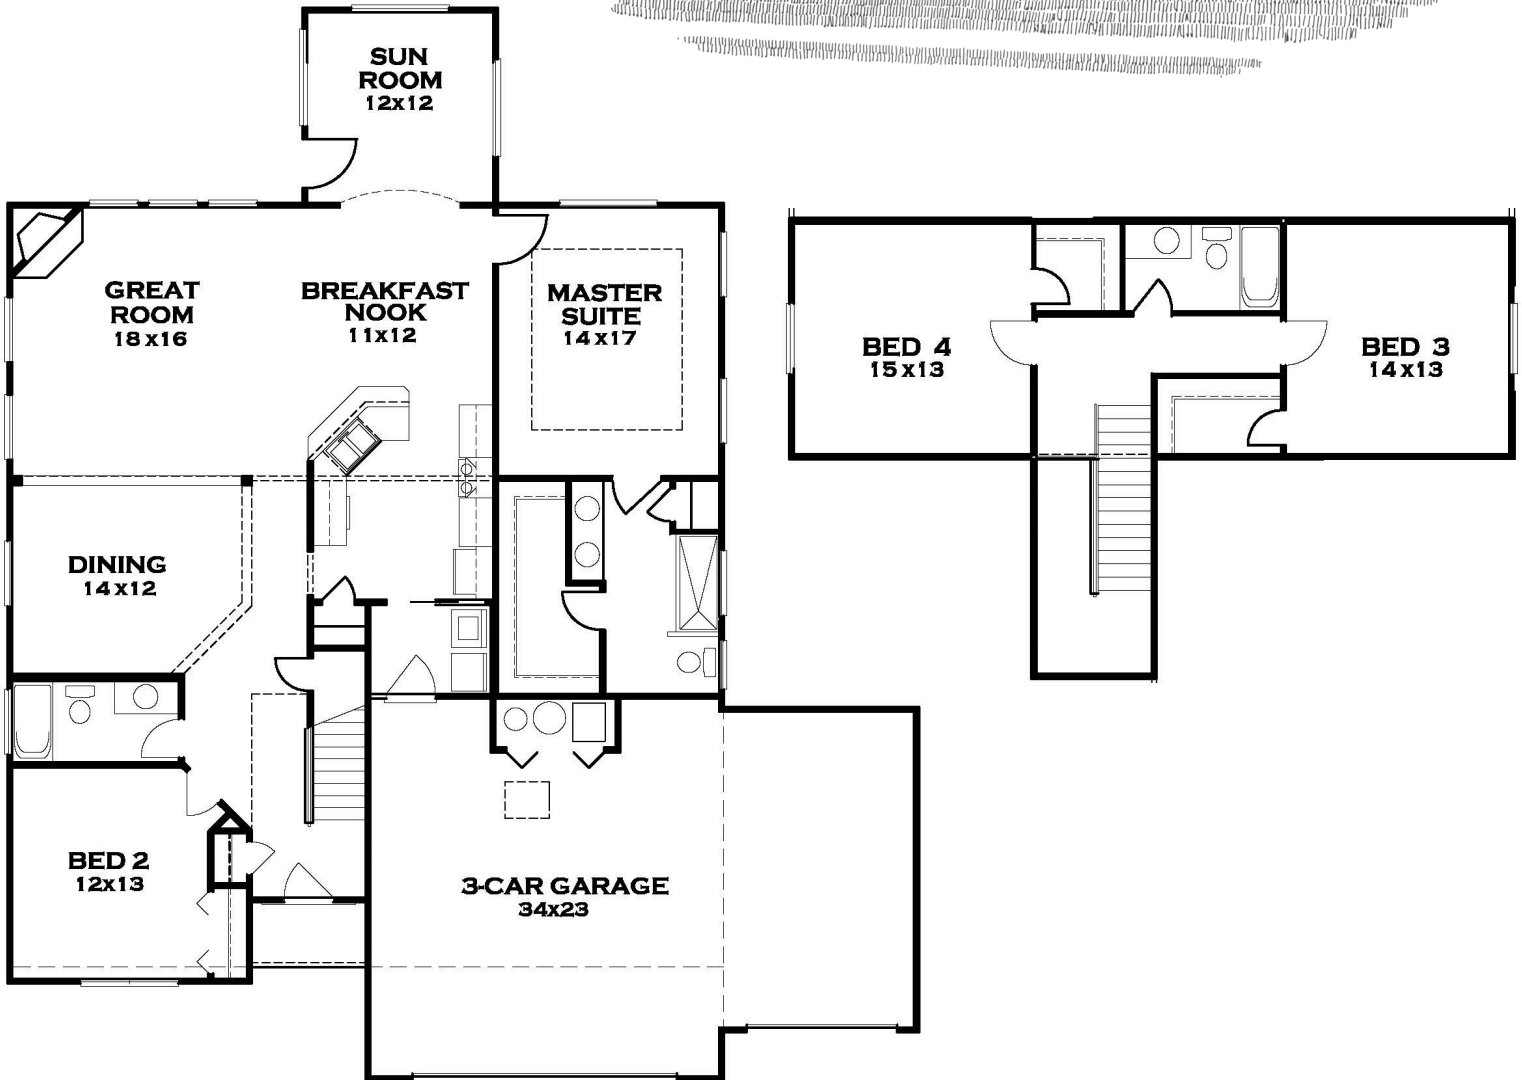

# THE RIVERTON

4 Bed—2.5 Bath—3 Car Garage—2472 SqFt

Visit us online at [www.CitationHomesInc.com](http://www.CitationHomesInc.com)

*The illustrations in this brochure are the artist's conceptions and are subject to change without notice.*