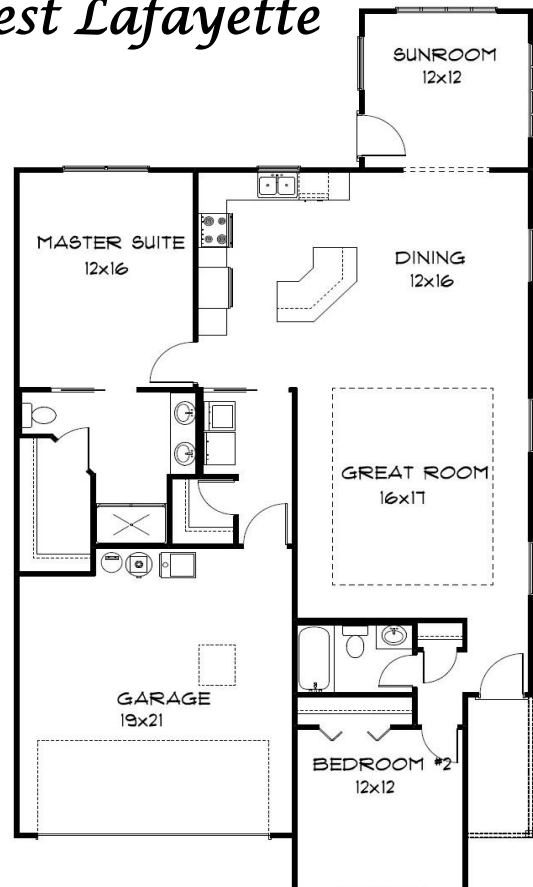

THE ASHILAND

At Brindon Woods

3310 Tilbruy Drive, West Lafayette

Key Features:

- Low Maintenance Living
 - All Yard Care Provided
 - Snow Removal Provided
- 1513 SqFt. Living Area
- 92% High Efficiency Gas Furnace
- Painted Hardboard Doors
- Aristokraft Cabinets
- Shaw "Jones Beach" Carpet
- Laminate Flooring
- Appliance Package including:
Refrigerator, Range, &
Dishwasher
- 30 Year Dimensional Shingles
- 2/10 Home Warranty