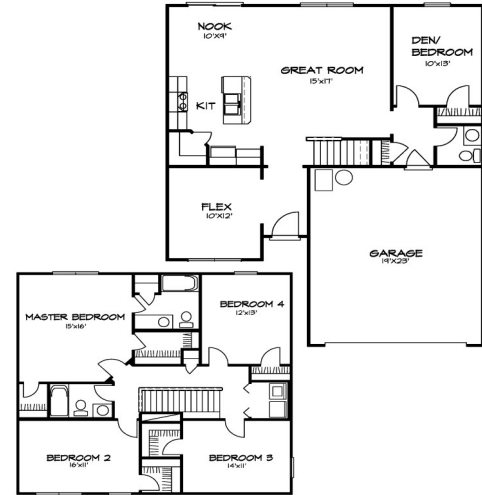

THREE MEADOWS

AVAILABLE FLOOR PLANS

SCHOOL DISTRICT

Klondike Elementary -- Klondike Middle -- Harrison Sr High School

Visit us online at citationhomesinc.com for more information

THE CHADWICK
3 Bedroom—2 Bath—3 Car Garage—2067 SqFt

THE HUDSON
4 Bedroom—2.5 Bath—2 Car Garage—2523 SqFt

THE LAKEVIEW

AREA:
LIVING 1011 SF
GARAGE 584 SF WITH STORAGE