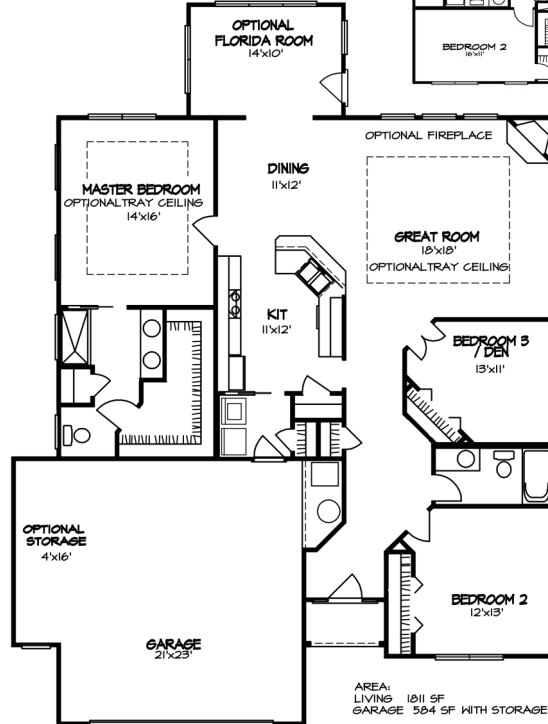

THREE MEADOWS

AVAILABLE FLOOR PLANS

SCHOOL DISTRICT

Klondike Elementary -- Klondike Middle -- Harrison Sr High School

Visit us online at citationhomesinc.com for more information

THE CHADWICK
3 Bedroom—2 Bath—3 Car Garage—2067 SqFt

THE HUDSON
4 Bedroom—2.5 Bath—2 Car Garage—2523 SqFt

THE LAKEVIEW

AREA:
LIVING 1011 SF
GARAGE 584 SF WITH STORAGE